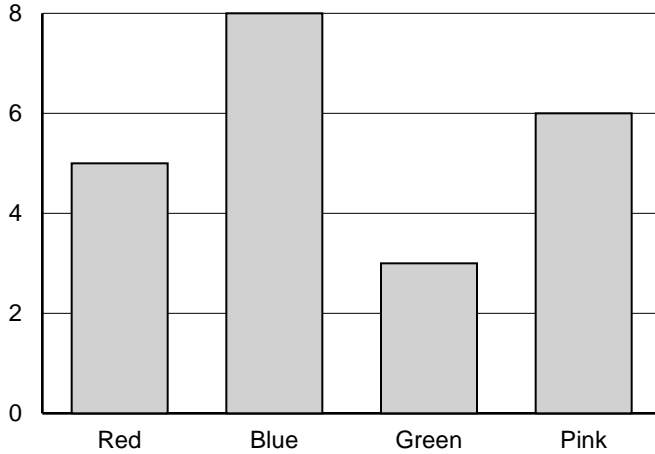

1st Grade Bar Graph Worksheet

1st Grade - reading a single-unit bar graph | 12 minutes

Name: _____ Date: _____

Use the bar graph to answer each question. The graph shows favorite colors in a class.

1. How many children chose blue?

2. How many children chose green?

3. Which color was chosen the most?

4. Which color was chosen the fewest?

5. How many children chose red?

Challenge

6. How many more children chose blue than green?

7. How many children chose red or pink in all?
